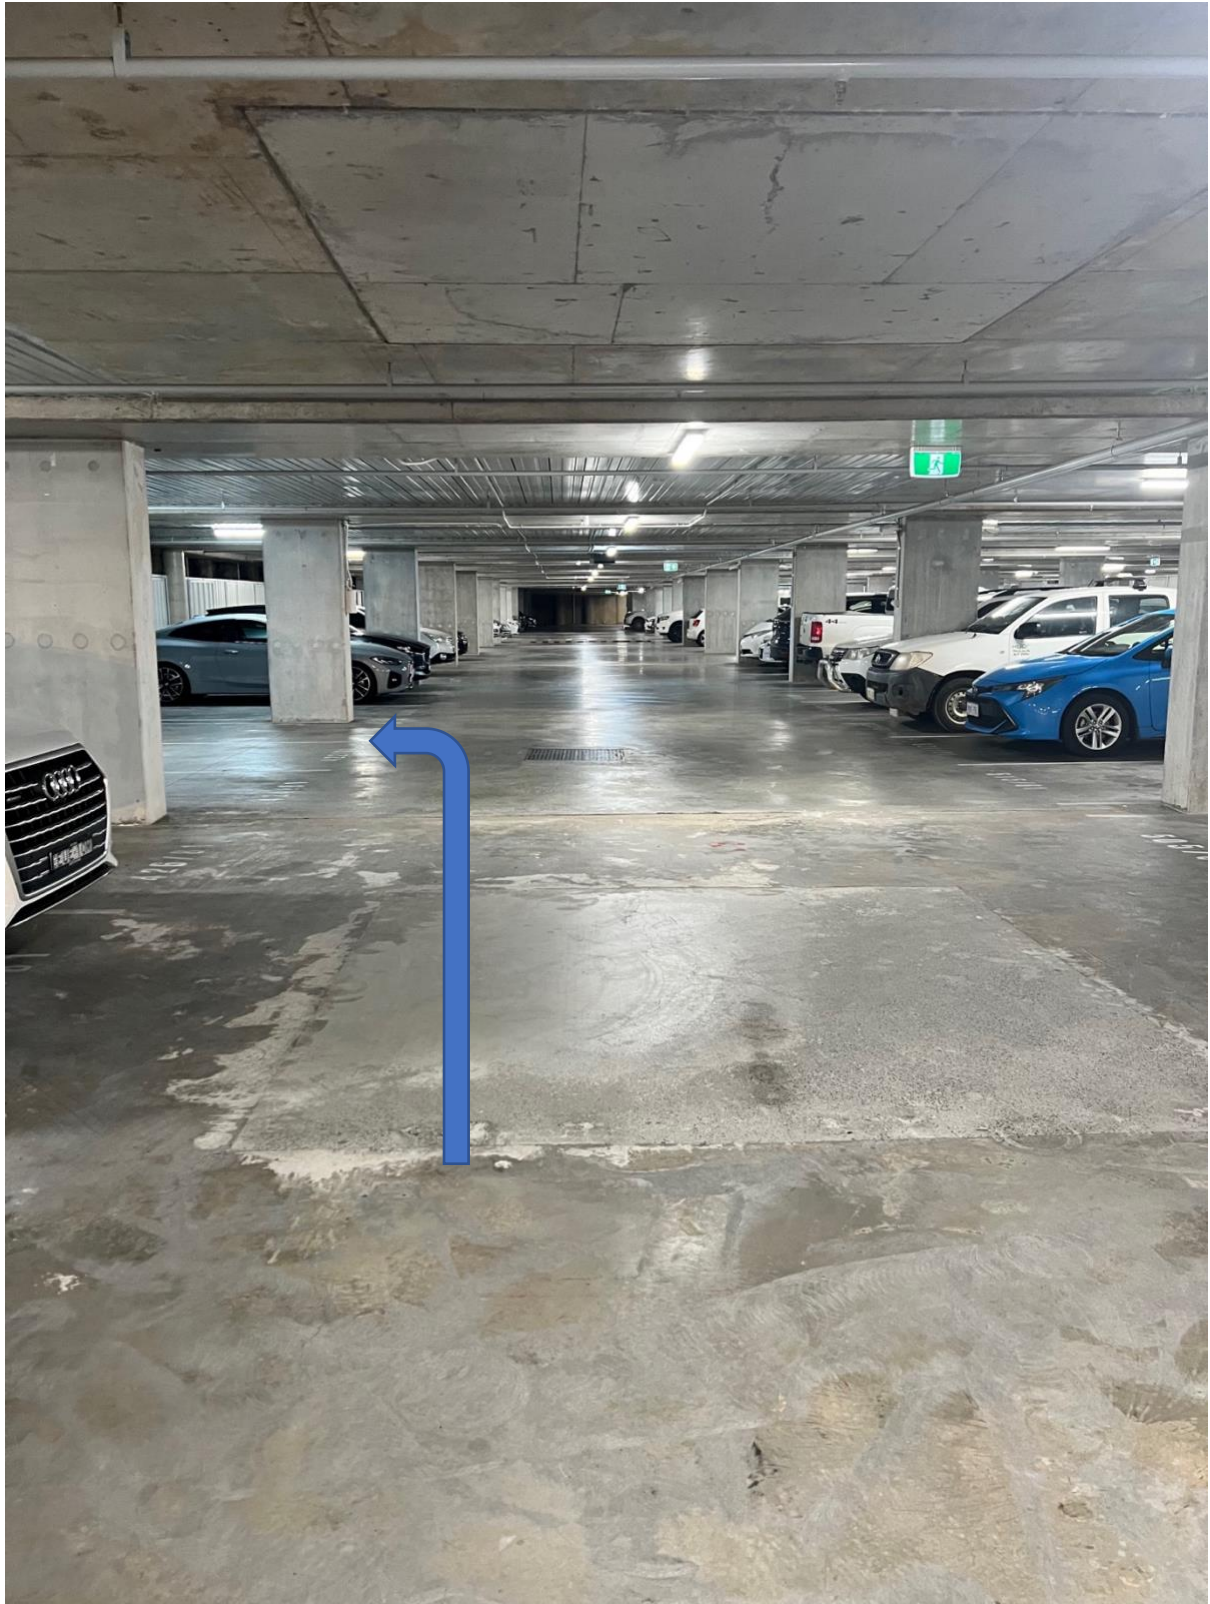

Park in the space allocated.