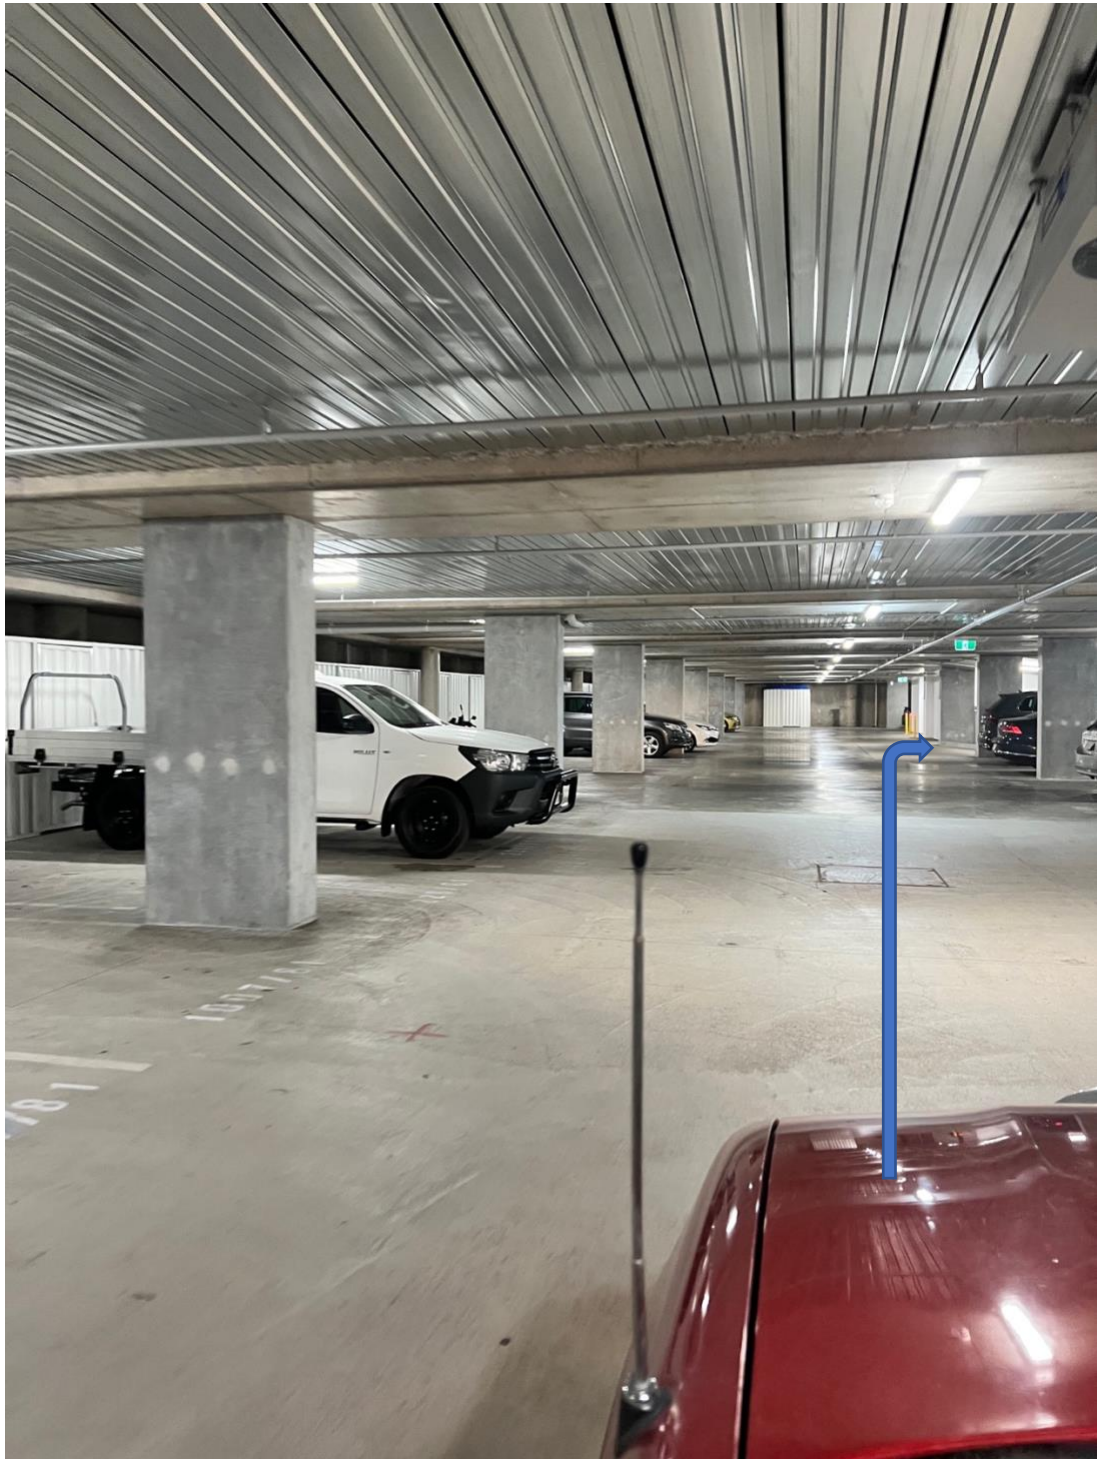

Use the remote provided on the keys to open the garage door.

Follow the second ramp down and take a right turn

You will then proceed down another ramp

Go down this ramp and the carspace is located on the left hand side.