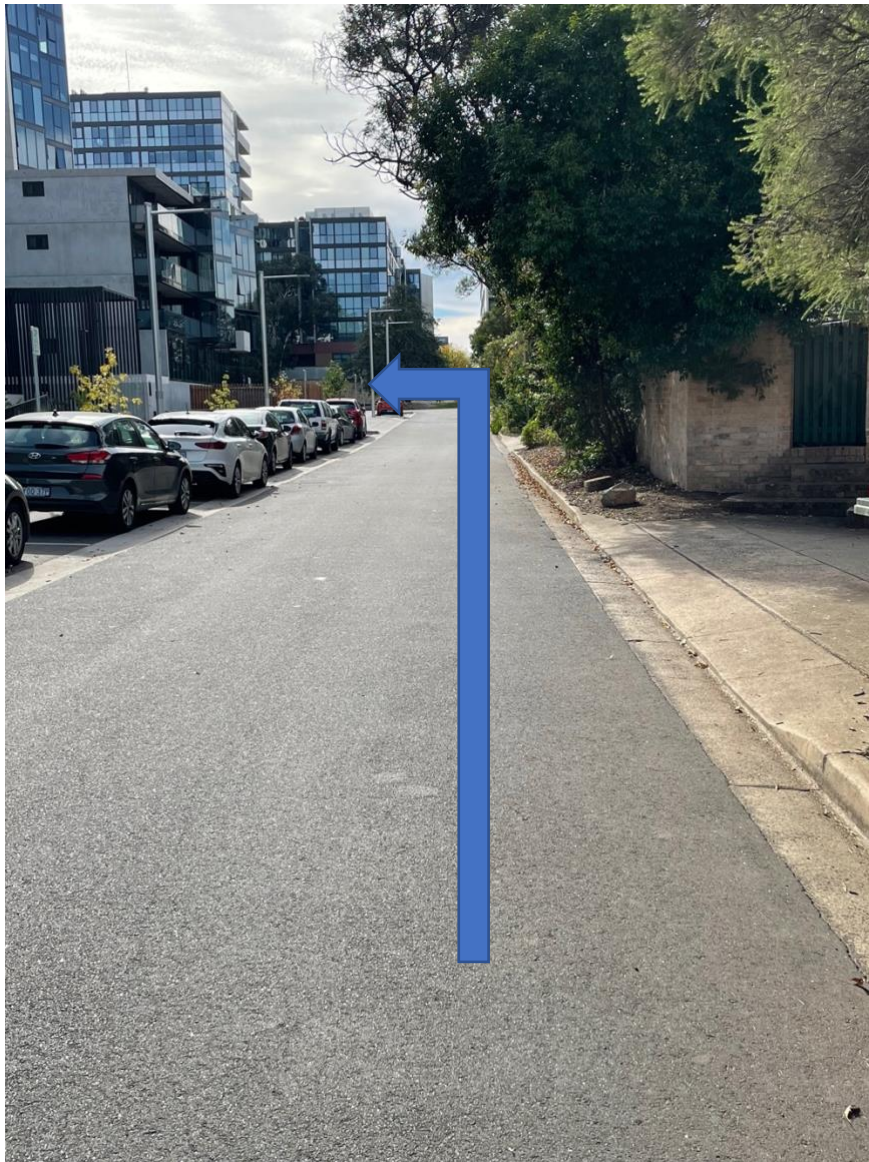

You will retrieve a set of keys that looks like this.

After you have the keys if you don't have a vehicle you are able to make your way to Metropol Building 1 (**81 Cooyong St, Canberra ACT 2601**) 'Metropol 1' and use the remote to get into the building. The apartment is located on level 4

If you require parking please follow the below instructions.

CAR PARKING INSTRUCTIONS

Step 1: After retrieving the keys keep going straight along Kogarah Lane and take a left turn at the end.

Continue straight and take a left onto Cooyong St at the traffic lights

Once on Cooyong Street at the next set of traffic lights take a left into the carpark and go down the ramp on the left-hand side.

Once you've turned left go straight down the ramp. Continue straight until you see another ramp and turn right.

Use the remote provided on the keys to open the garage door.

Follow the second ramp down and take a right turn

You will then proceed down another ramp

Go down this ramp and the carspace is located on the left hand side.