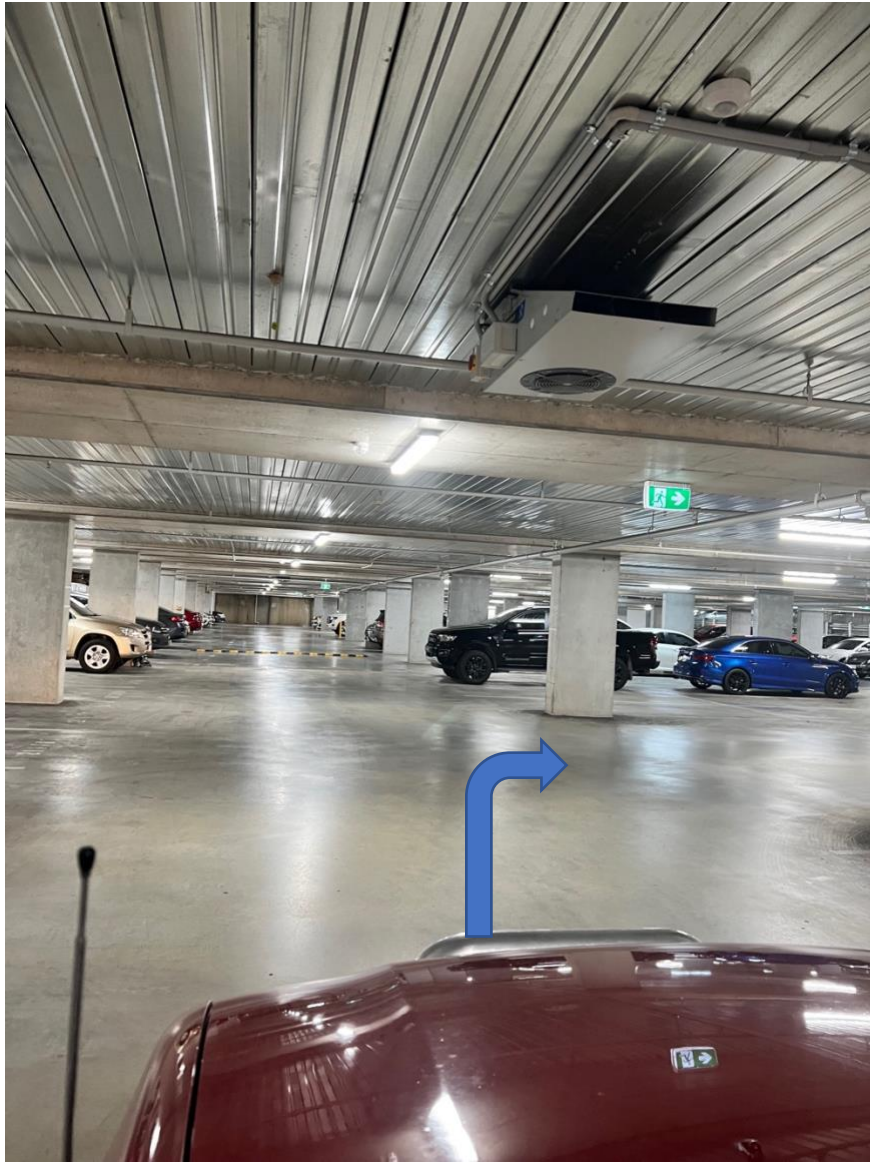

Once you are down the first ramp in between the two concrete pillars you'll see another down ramp take a right here.

Follow Ramp 1 down and turn right. You will come to a black garage door on the right-hand side

Use the remote provided on the keys to open the garage door.

Follow the second ramp down and take a right turn

You will then proceed down another ramp

Go down this ramp and the carspace is located on the left hand side.