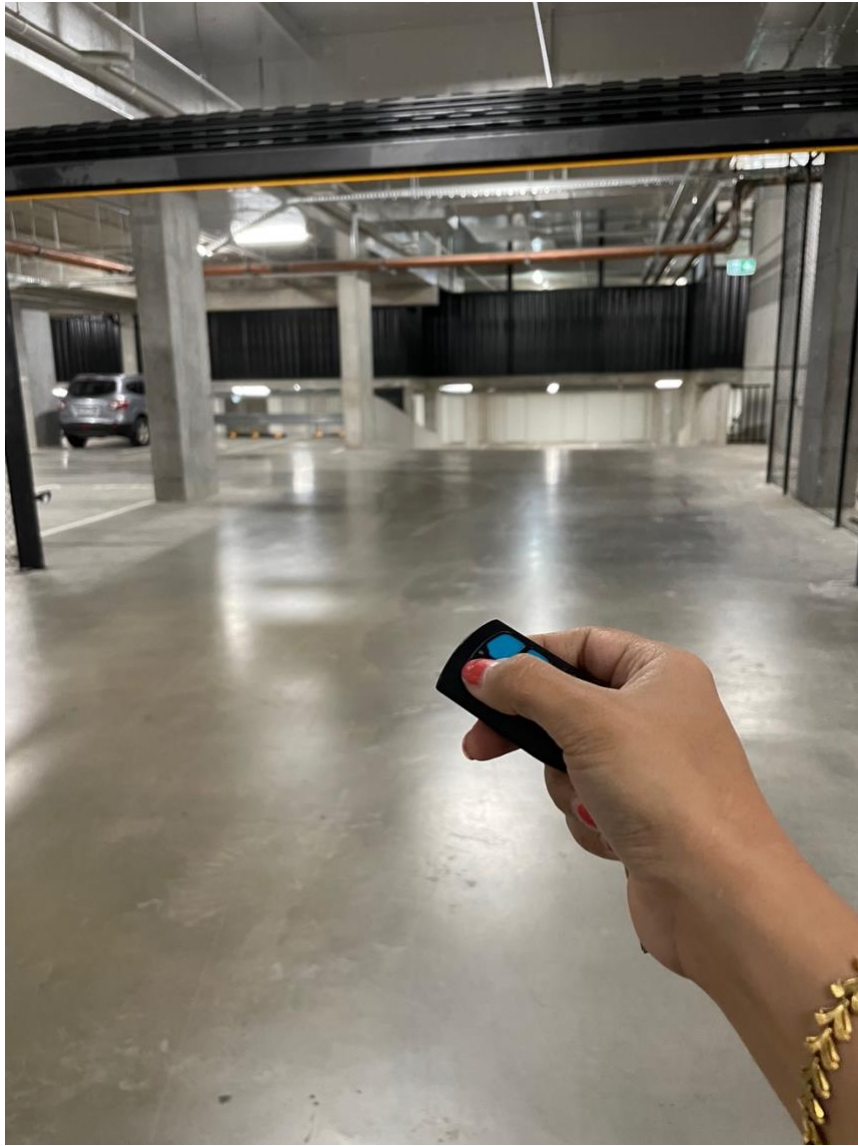

Use the remote provided on the keys to open the garage door.

Follow the second ramp down and take a right turn

You will then proceed down another ramp

Go down this ramp and the carspace is located on the left hand side.