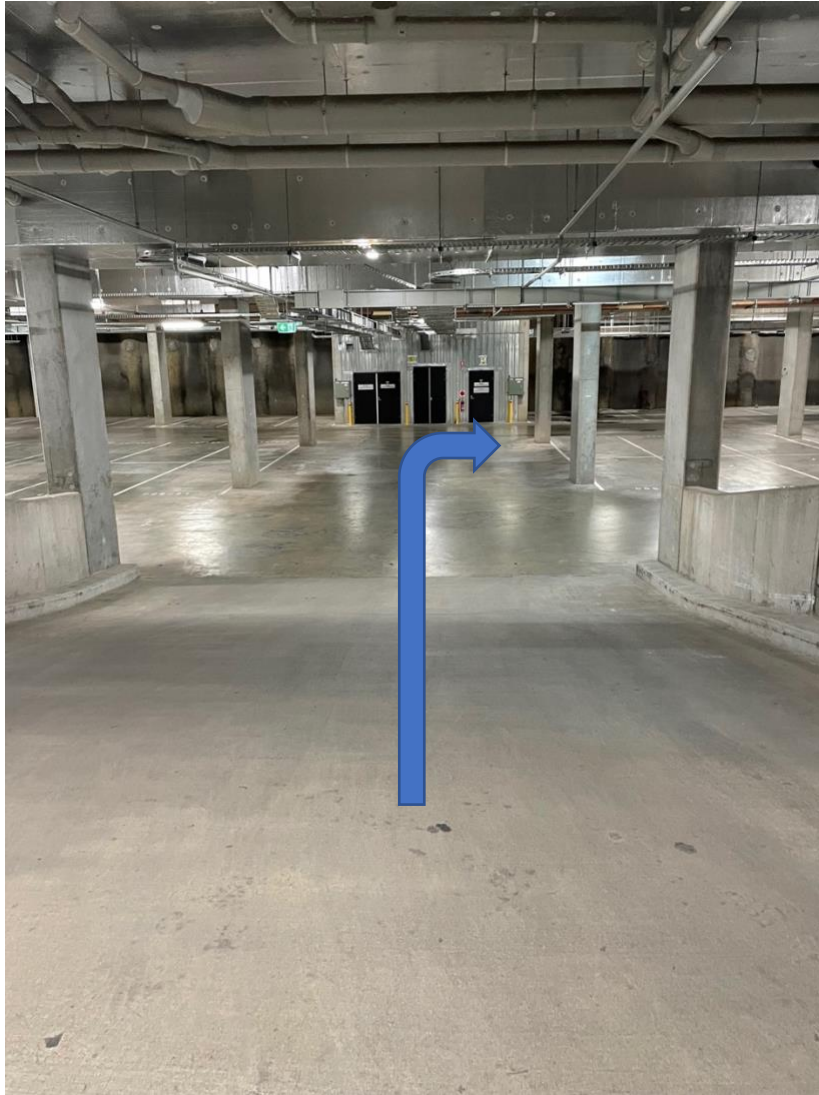

Once you are down the first ramp in between the two concrete pillars you'll see another down ramp take a right here.

Follow Ramp 1 down and turn right. You will come to a black garage door on the right-hand side

Use the remote provided on the keys to open the garage door.

Follow the second ramp down and take a right turn

You will then proceed down another ramp

Go down this ramp and the carspace is located on the left hand side.