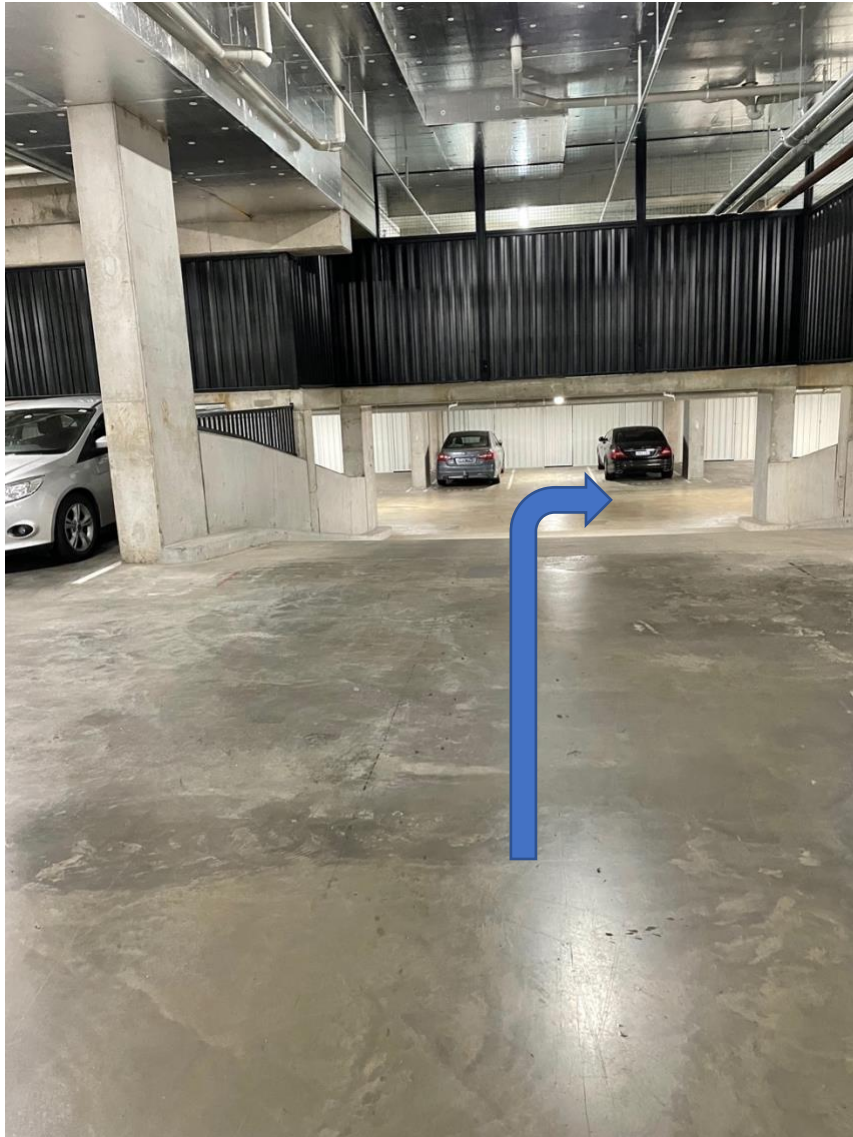

Once you are down the first ramp in between the two concrete pillars you'll see another down ramp take a right here.

Follow Ramp 1 down and turn right. You will come to a black garage door on the right-hand side

Use the remote provided on the keys to open the garage door.

Follow the second ramp down and take a right turn

You will then proceed down another ramp

Go down this ramp and the carspace is located on the left hand side.