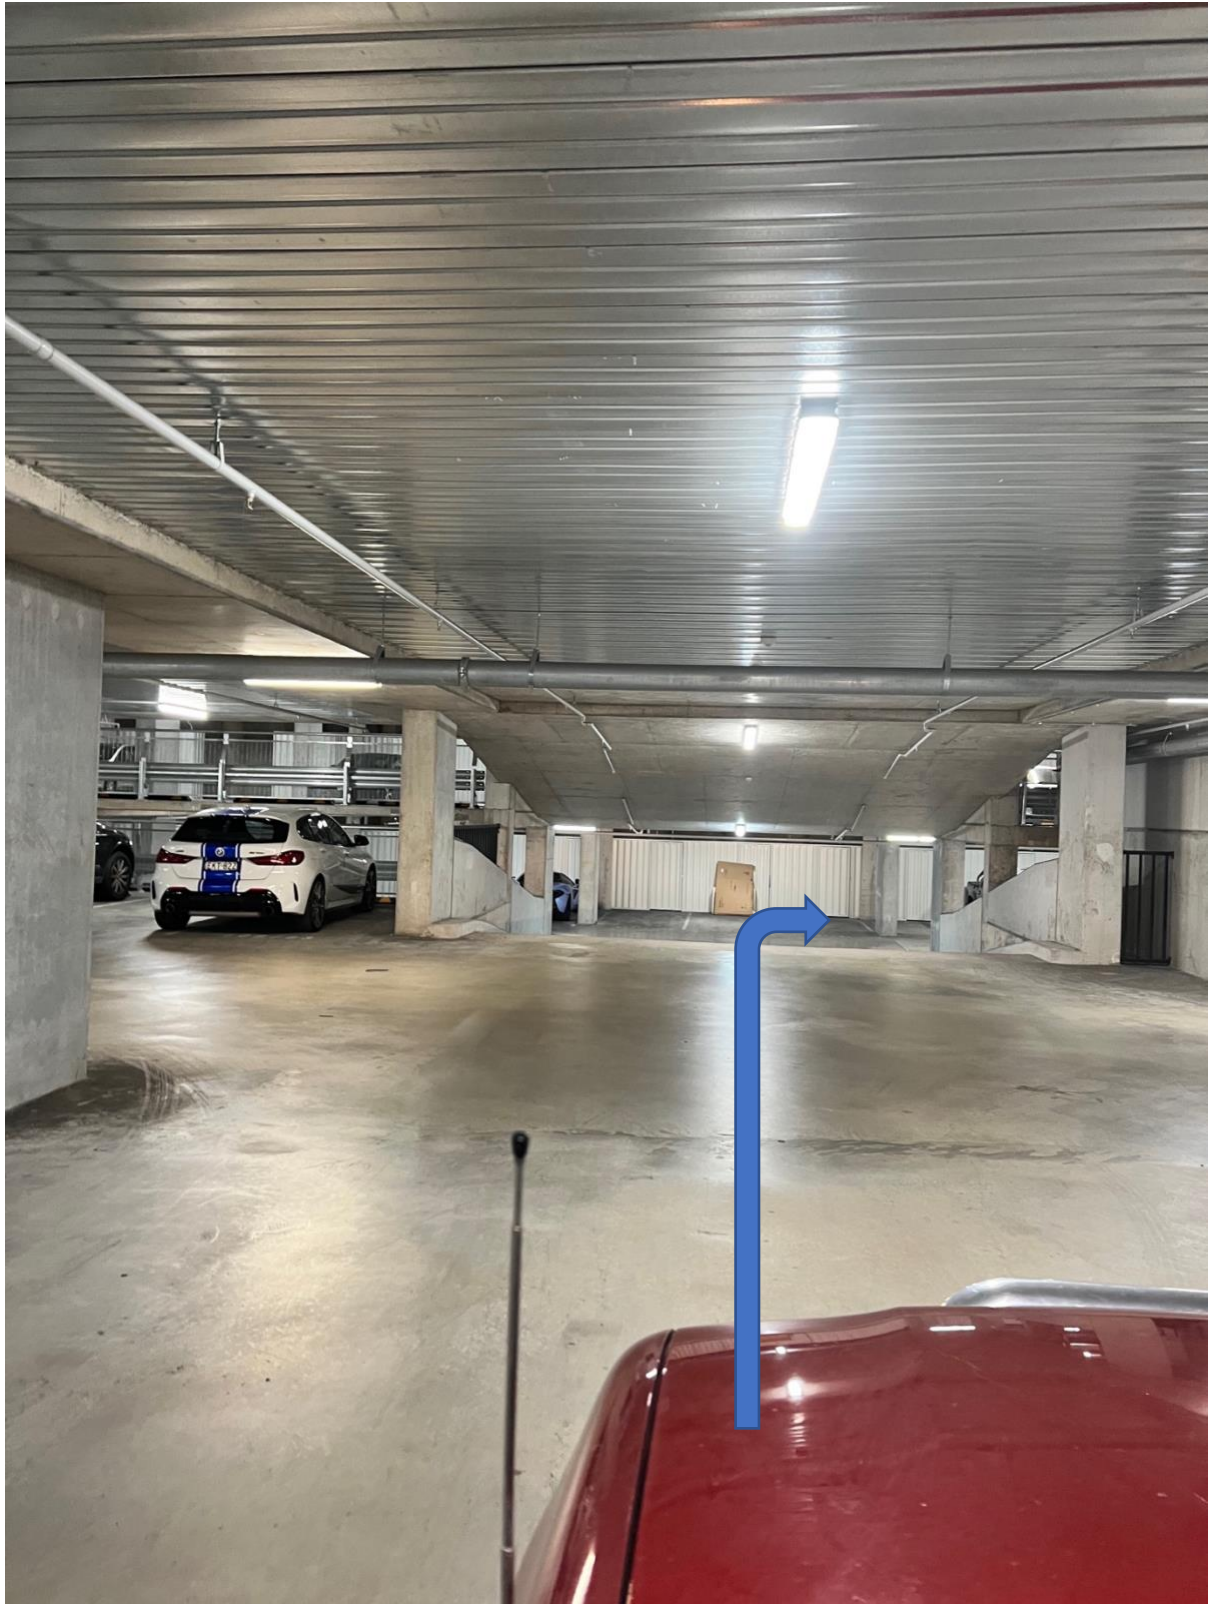

Use the remote provided on the keys to open the garage door.

Follow the second ramp down and take a right turn

You will then proceed down another ramp

Go down this ramp and the carspace is located on the left hand side.