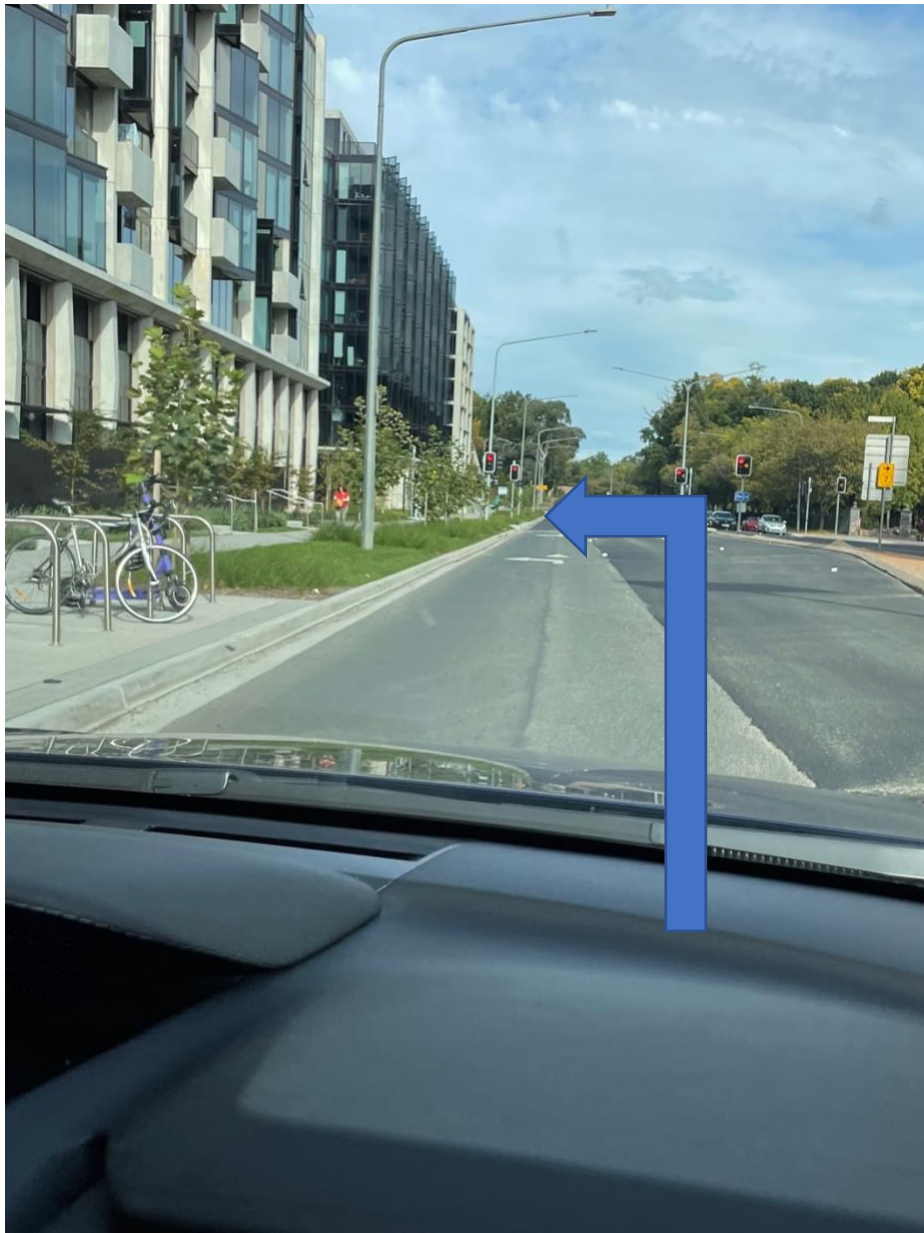

You will retrieve a set of keys that looks like this.

After you have the keys if you don't have a vehicle you are able to make your way to Metropol Building 1 (**81 Cooyong St, Canberra ACT 2601**) 'Metropol 1' and use the remote to get into the building. The apartment is located on level 4

If you require parking please follow the below instructions.

CAR PARKING INSTRUCTIONS

Step 1: After retrieving the keys keep going straight along Kogarah Lane and take a left turn at the end.

Continue straight and take a left onto Cooyong St at the traffic lights

Once on Cooyong Street at the next set of traffic lights take a left into the carpark and go down the ramp on the left-hand side.

Once you've turned left go straight down the ramp. Continue straight until you see another ramp and turn right.