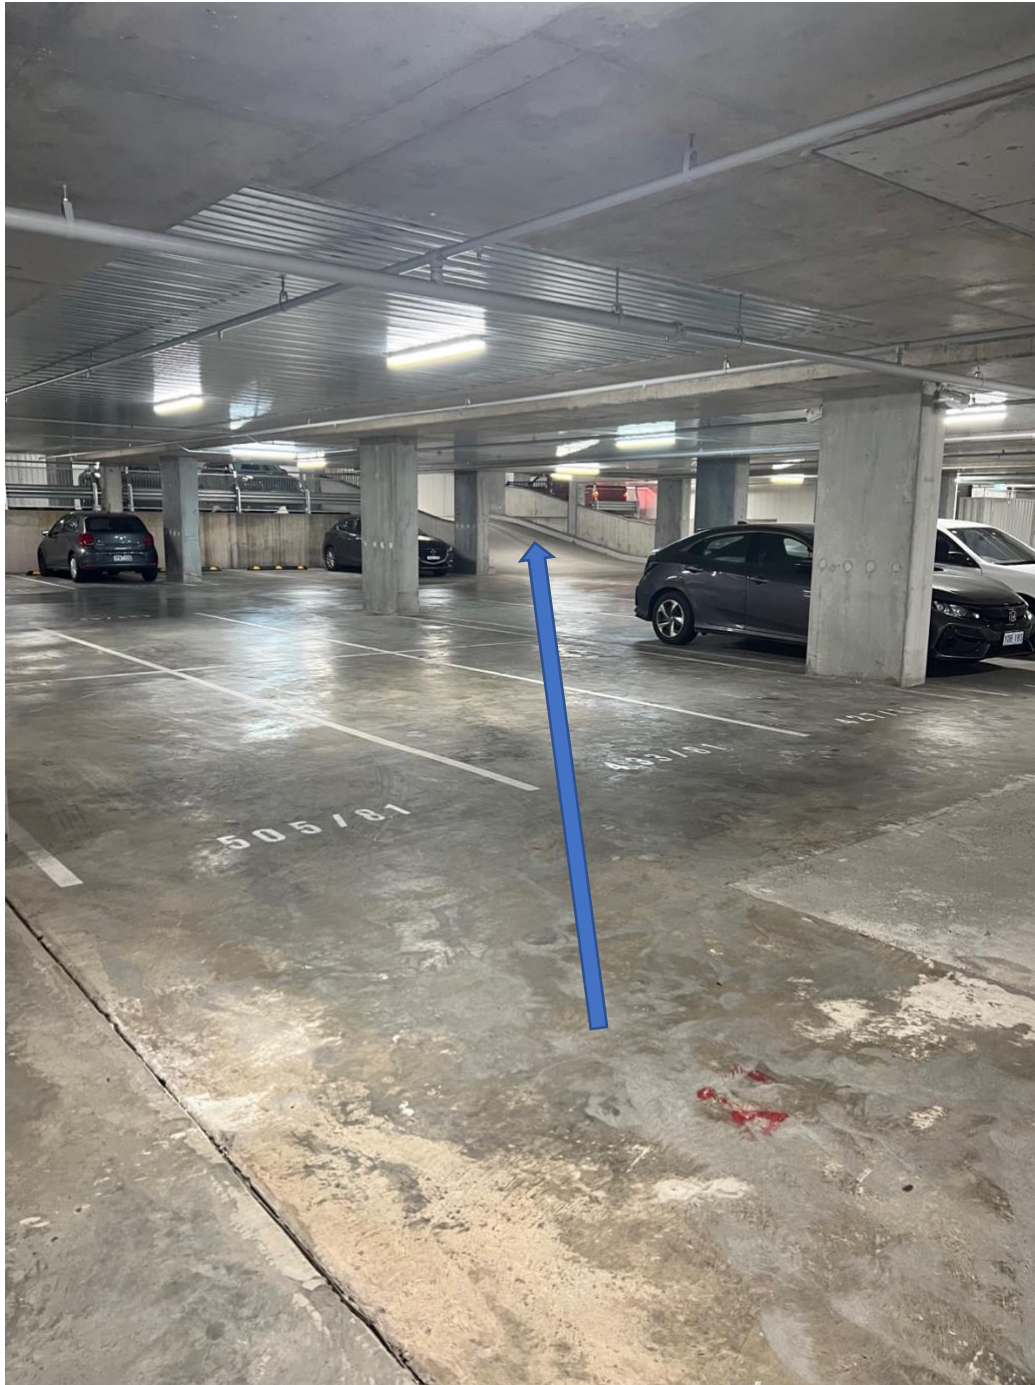

The apartment lift is located to the left of the car space you are on
[level -B3](#)