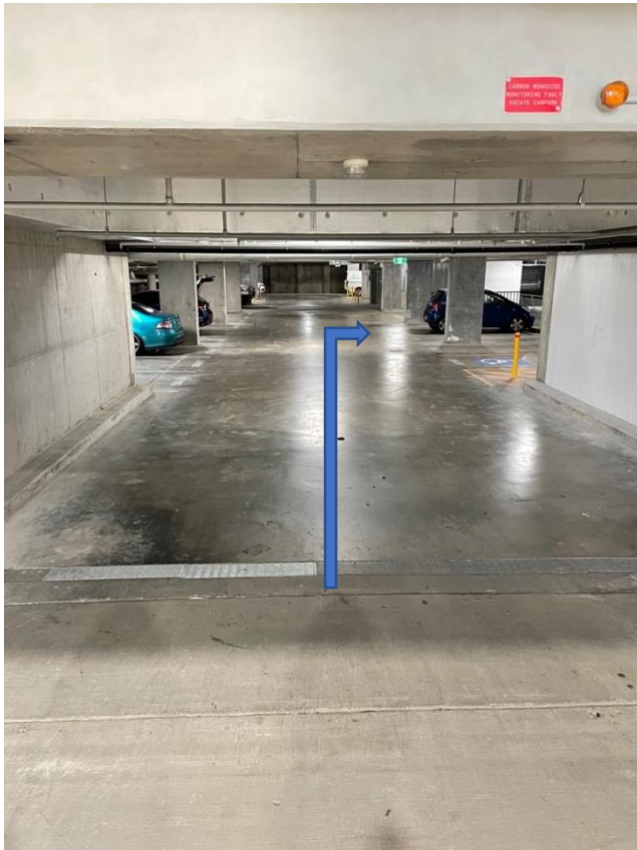

If you require parking please follow the below instructions.

CAR PARKING INSTRUCTIONS

Step 1: After retrieving the keys keep going straight along Kogarah Lane and take a left turn at the end.

Continue straight and take a left onto Cooyong St at the traffic lights

Once you are down the first ramp in between the two concrete pillars you'll see another down ramp take a right here.

Follow Ramp 1 down and turn right. You will come to a black garage door on the right-hand side

Use the remote provided on the keys to open the garage door.

Follow the second ramp down and take a right turn

You will then proceed down another ramp

Go down this ramp and the carspace is located on the left hand side.